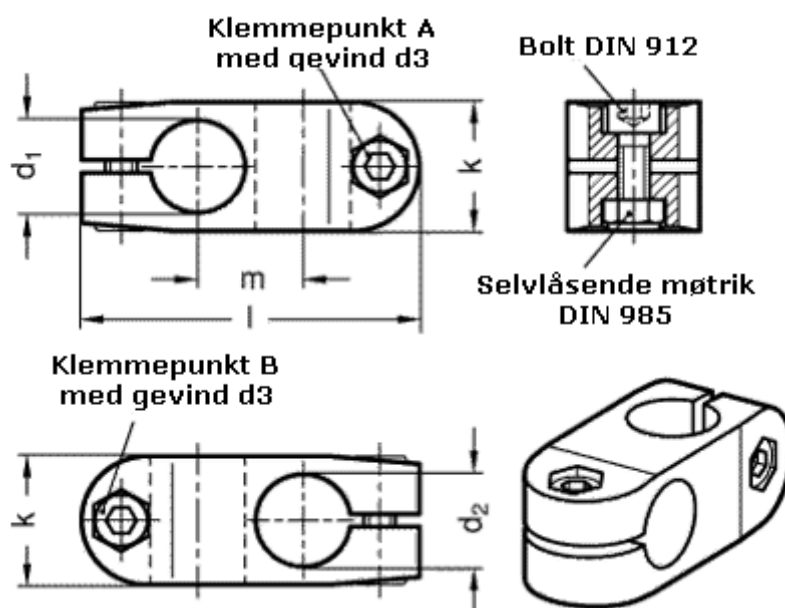

Article number: 20131B20B202NI

Description: E+G Two-way connector  
GN131-B20-B20-2-NI

## Measures

Adjustable clamp lever = GN 911-M 6-22 have to be ordered separately

d1	= 20
d2	= 20
d3	= M 6
k	= 25
l1	= 64
m	= 20